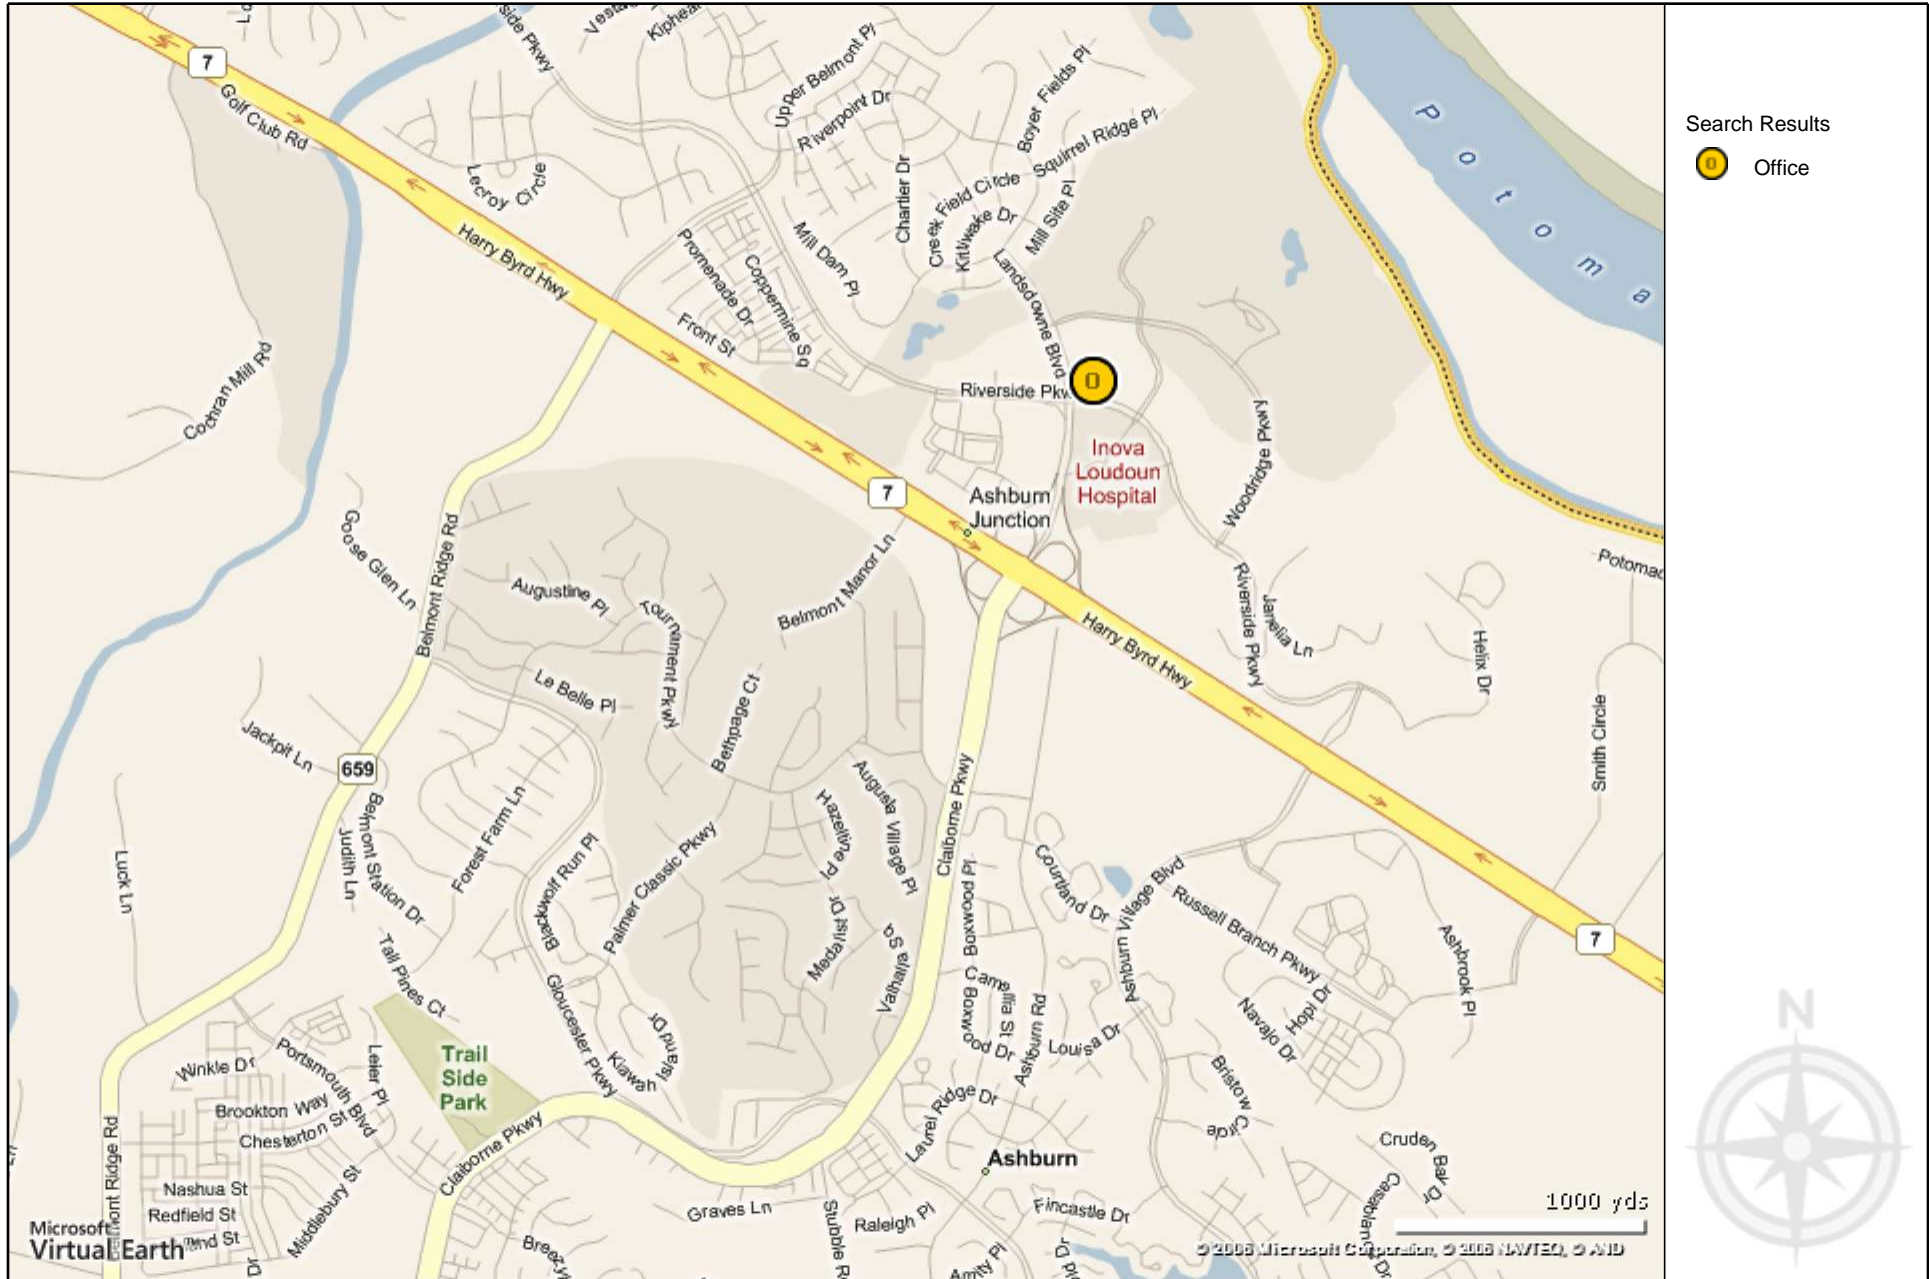

19465 Deerfield Ave, Lansdowne, VA 20176
Phase III

Search Results

-  Office